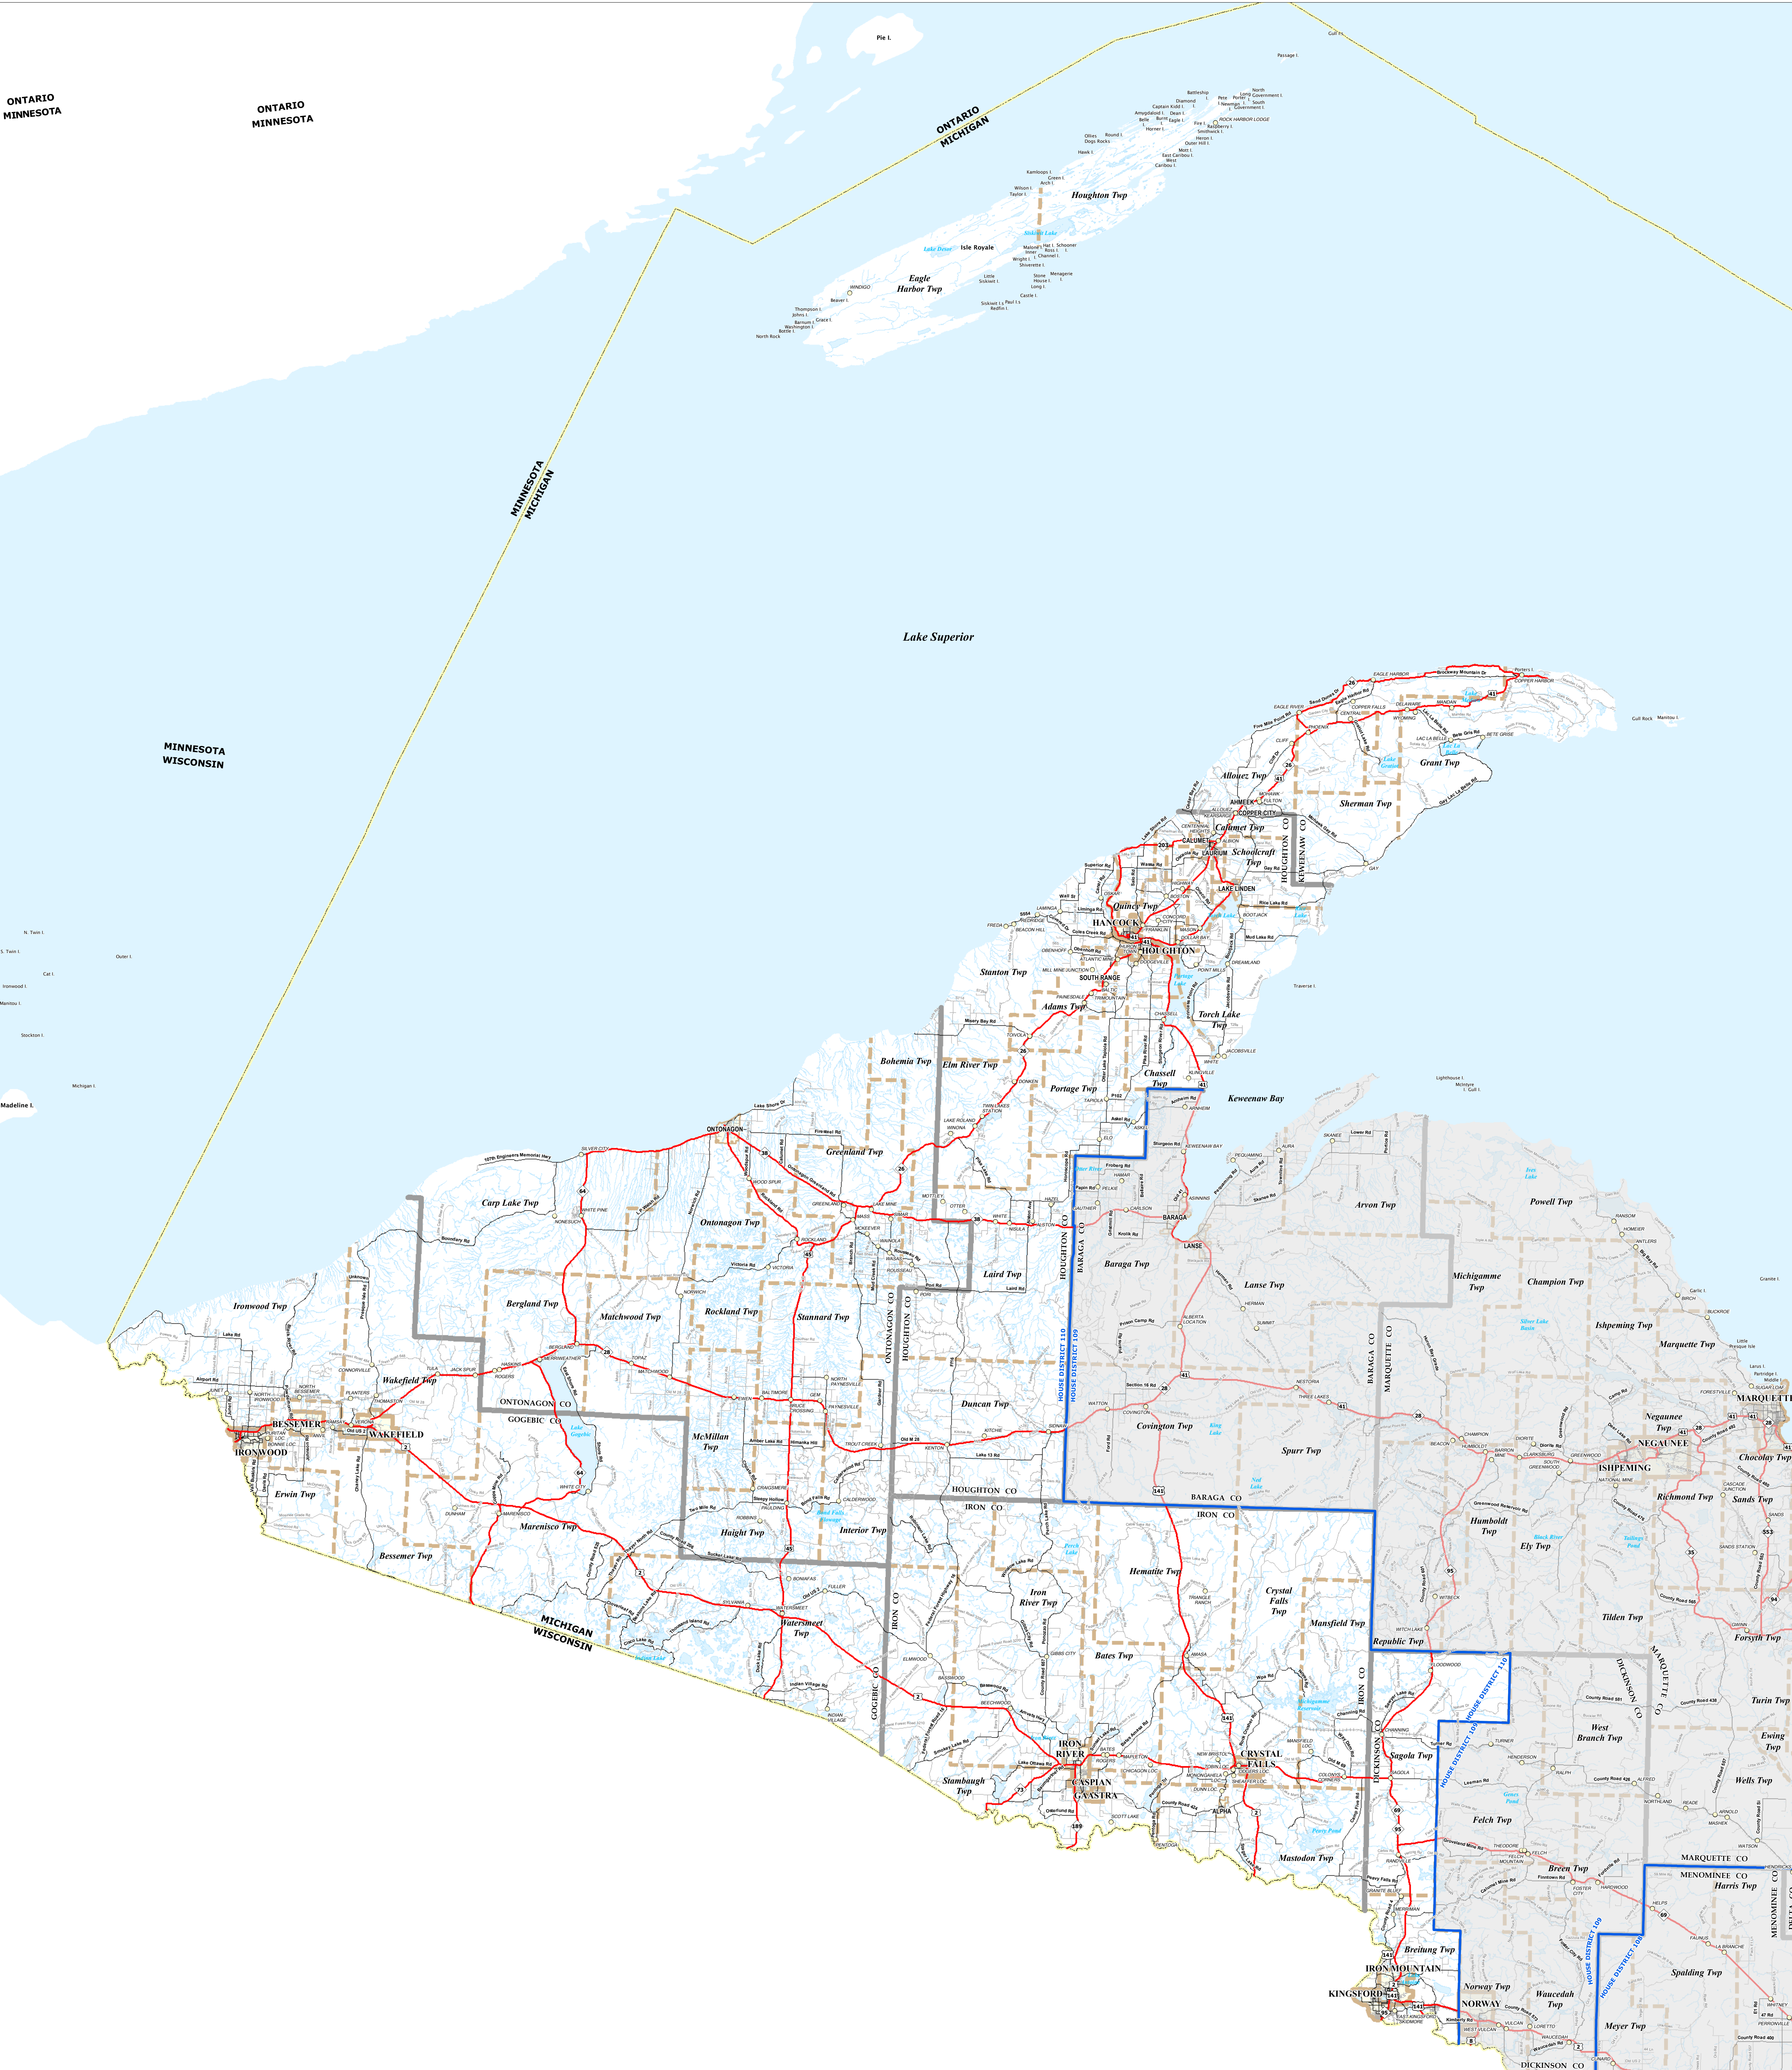

MICHIGAN STATE HOUSE DISTRICT 110

2021 Apportionment Plan

ONTARIO MINNESOTA

ONTARIO MINNESOTA

ONTARIO MICHIGAN

MINNESOTA MICHIGAN

MINNESOTA WISCONSIN

Lake Superior

N. Twp. I.
H. Twp. I.
M. Twp. I.
S. Twp. I.
Madeline I.

0 1 2 Miles

Legend

House District	Township	Freeway	Railroad
City	County	Highway	Water Feature
Village	State	Primary Road	River, Stream, or Drain
Unincorporated Place	Local Road